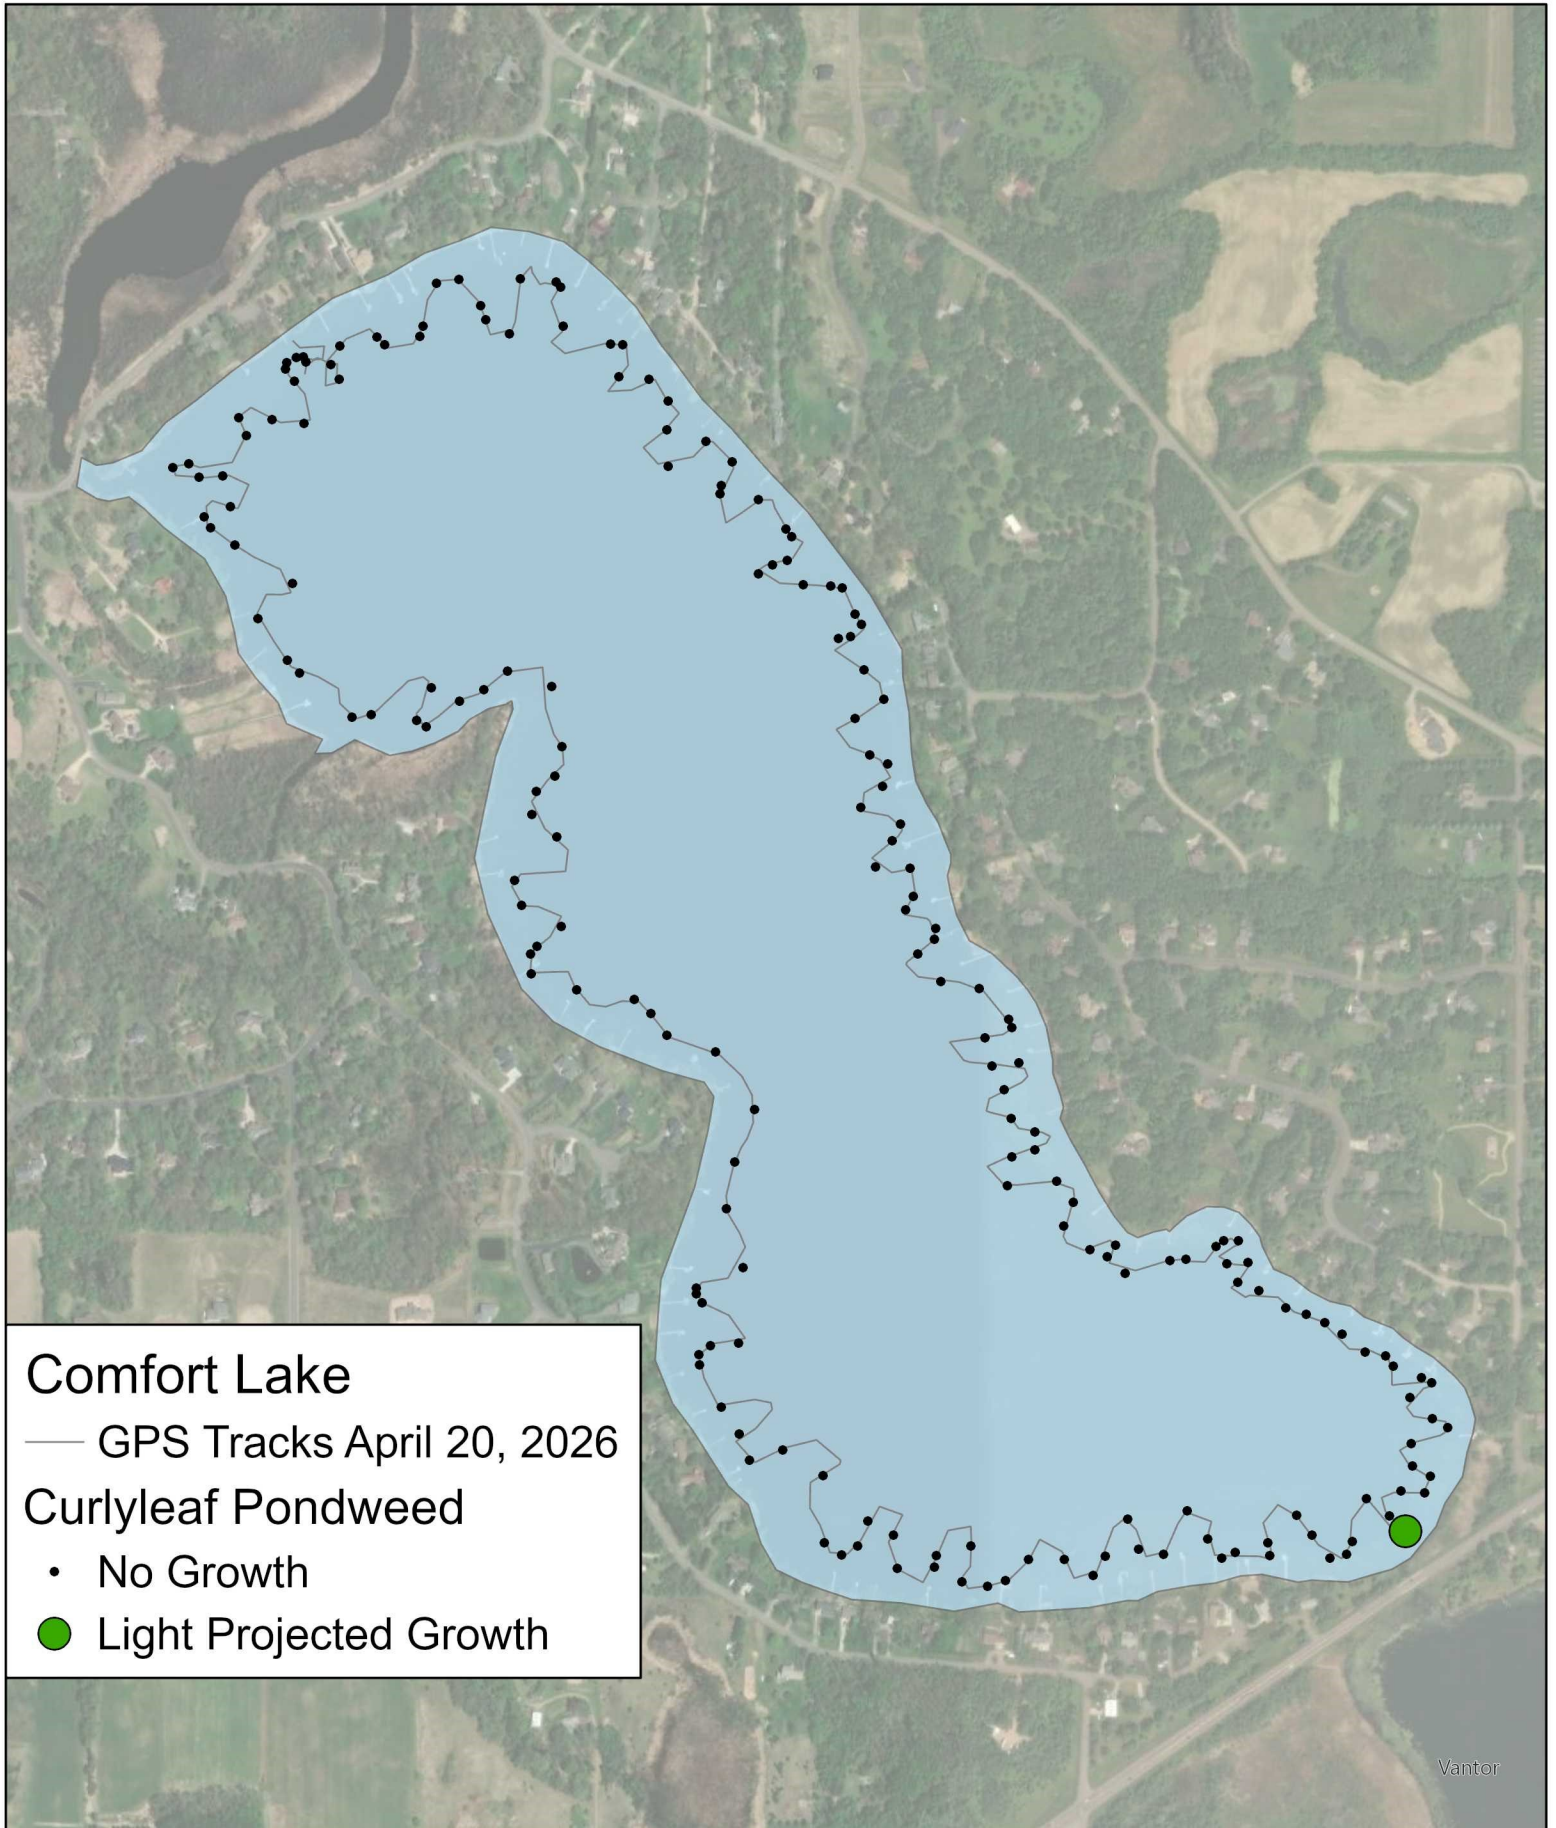

# Comfort Lake Curlyleaf Pondweed Delineation April 20, 2026

## Comfort Lake

— GPS Tracks April 20, 2026

## Curlyleaf Pondweed

• No Growth

● Light Projected Growth

Vantor