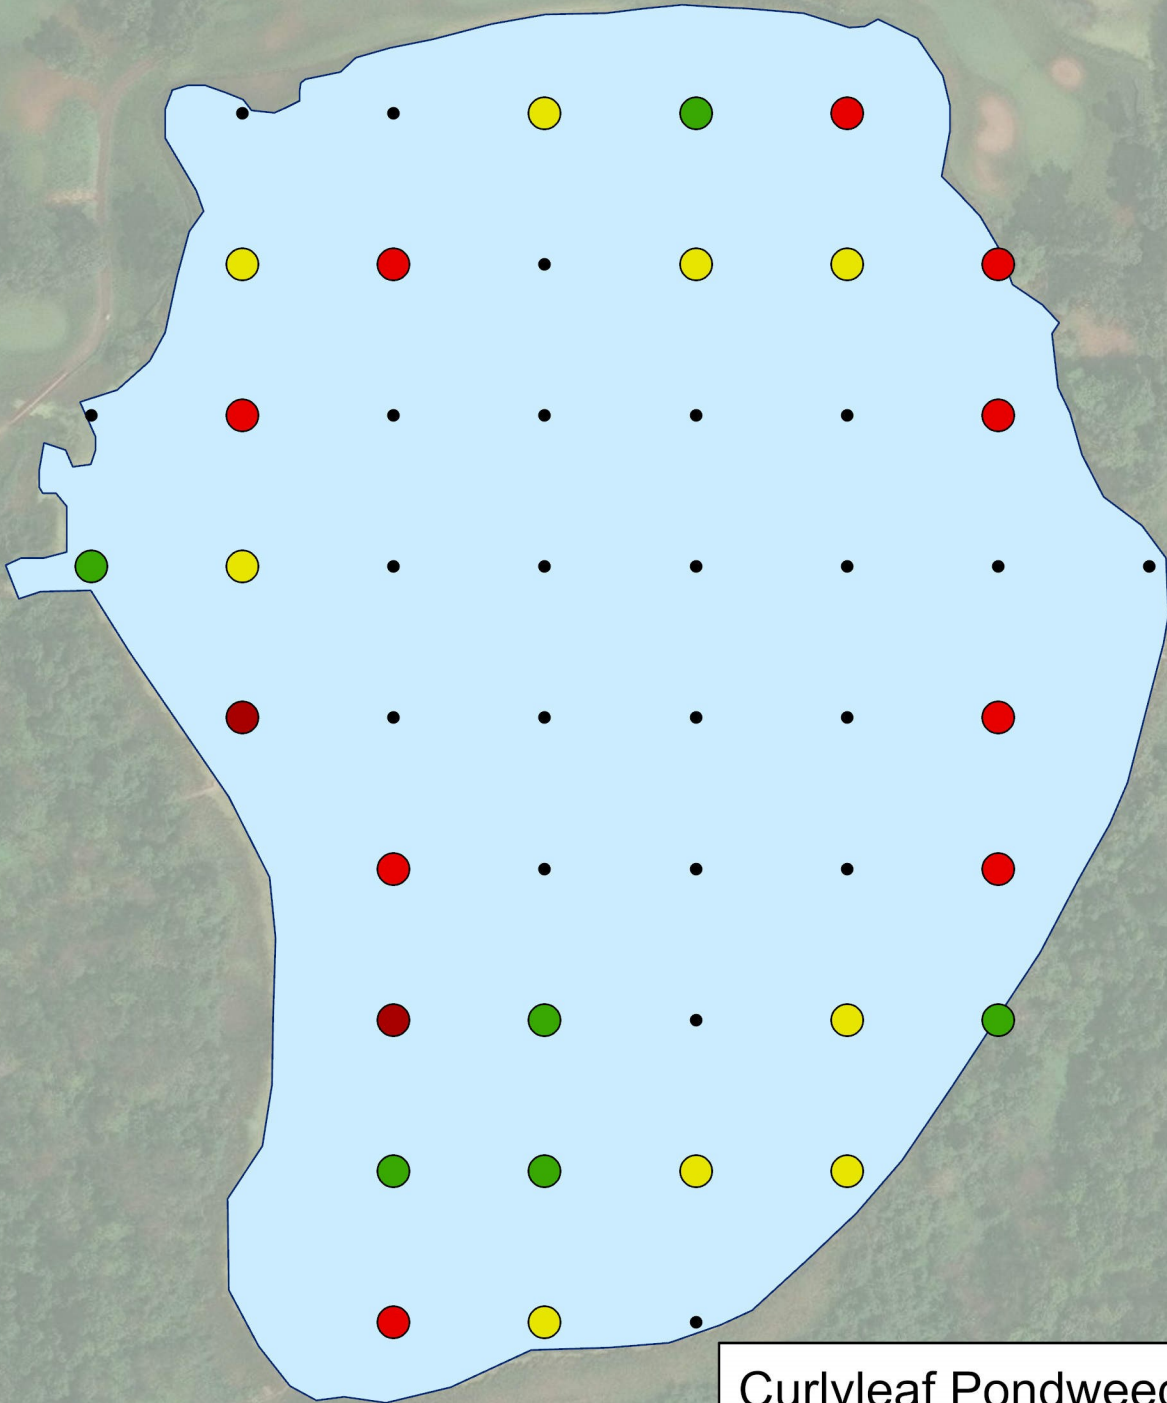

Shields Lake Curlyleaf Pondweed Delineation April 10, 2025

Curlyleaf Pondweed

- No Growth
- Light Projected Growth
- Moderate Projected Growth
- Heavy Projected Growth
- Heaviest Projected Growth