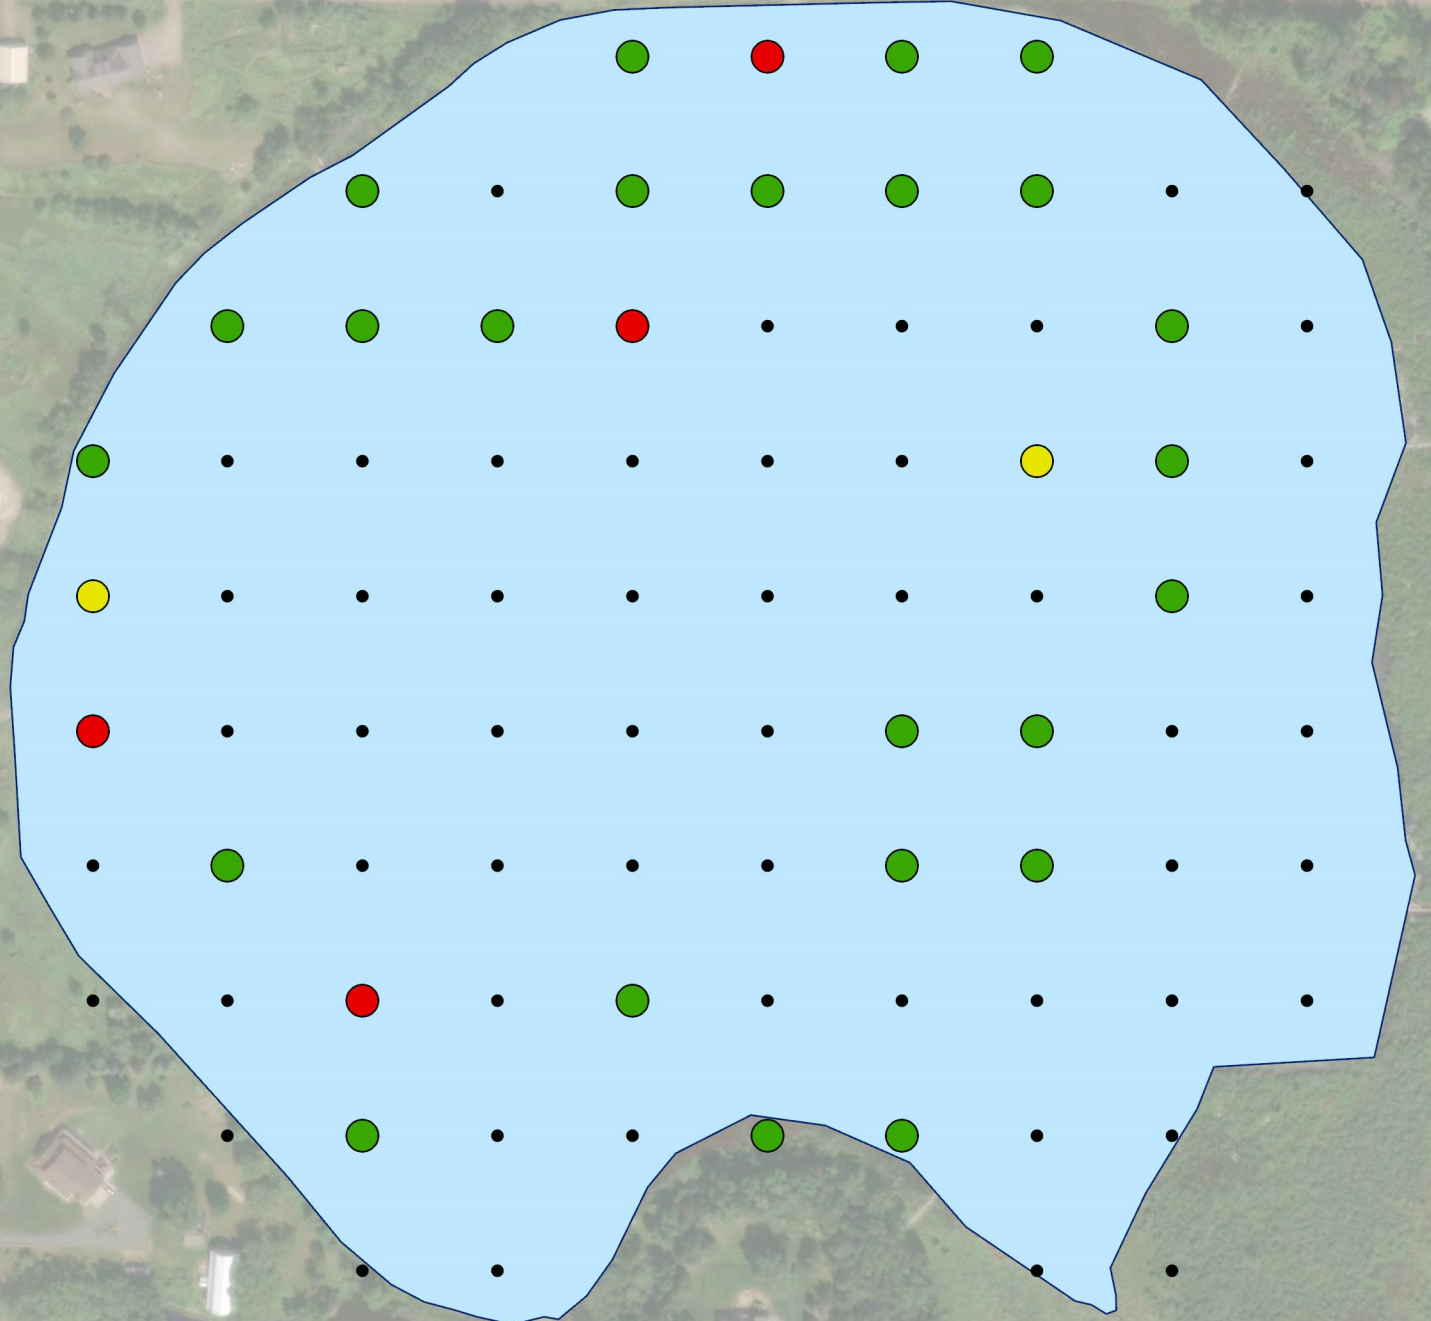

Moody Lake Curlyleaf Pondweed Delineation

April 10, 2025

Curlyleaf Pondweed

- No Growth
- Light Projected Growth
- Moderate Projected Growth
- Heavy Projected Growth