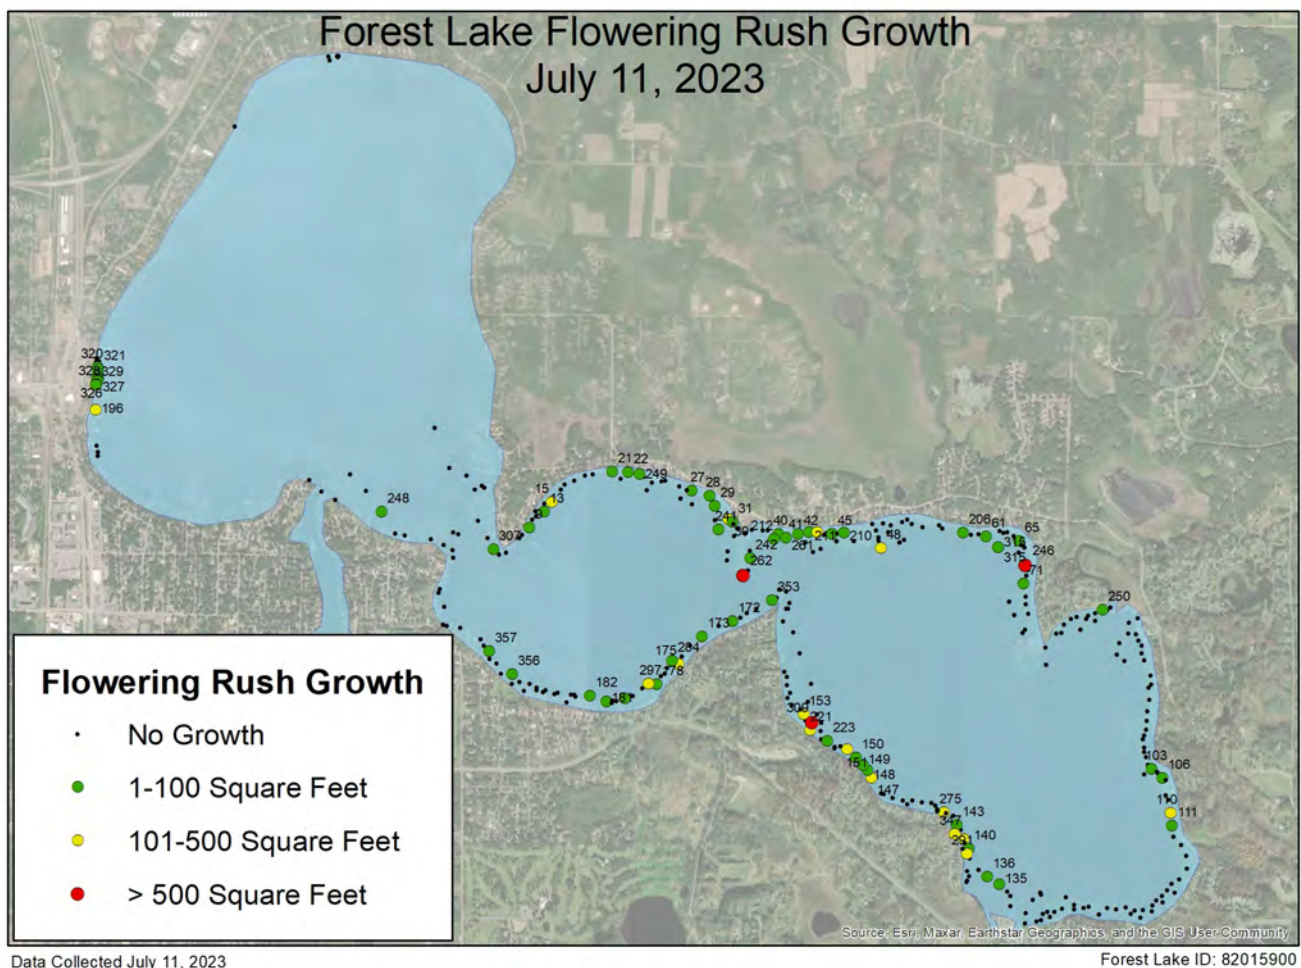

Flowering Rush Flowerheads, Forest Lake, July 12, 2022

Flowering Rush Delineation, Treatment, and Assessment for Forest Lake, Washington County, Minnesota, 2023

Pre-Treatment Delineation: July 11, 2023

Prepared for:
Washington County and
Comfort Lake - Forest Lake
Watershed District

Prepared by:
Steve McComas
Blue Water Science

July 13, 2023

Flowering Rush Delineation, Control, and Assessment for Forest Lake, Washington County, Minnesota, 2023

Summary

- A total of 84 flowering rush sites were observed.
- Over 300 patches of flowering rush were observed.
- A total area of flowering rush was estimated at 10,470 square feet (0.24 acres)
- At least 20 sites have flowers present.

Table 1. Individual flowering rush sites on July 11, 2023. Gray shading indicates largest groups of flowering rush patches.

Site	FR (sq ft)	FR patches	FR on shore (out to edge of docks)	FR off shore	Site with Flowers	Notes
9	100			1		
13	20	2		1		
15	200	8		1		
21	20			1		
22	10			1		
27	20	2		1		
28	10			1		
29	40	3		1		
30	140	7	1		1	
31	100	1	1		1	
40	100		1			
41	60			1		
42	100	6		1		
45	100	2		1		
48	200			1		
61	20	2		1		
65	300	20	1			
71	100			1		
103	20		1		1	
106	10	1		1		
110	200	1				
111	40	2	1			
135	50	5		1		
136	60	4		1		
140	60	4		1		
141	160	8	1	1		
143	60	5		1		
147	150		1			
148	100			1		
149	100		1			
150	50		1			
151	300	2	1			
153	110	6	1			
172	60		1			
173	100	2	1			
175	200		1		1	
178	100		1		1	
179	60	3		1		
181	80	6		1		
182	10			1		
196	400		1			
206	10	1		1		
210	100	2	1			
211	100	6	1	1		
212	100	2		1		
221	300	30	1		1	
223	100		1			
241	10			1		
242	100			1		
246	1000	15		1		
248	30			1		
249	100		1		1	