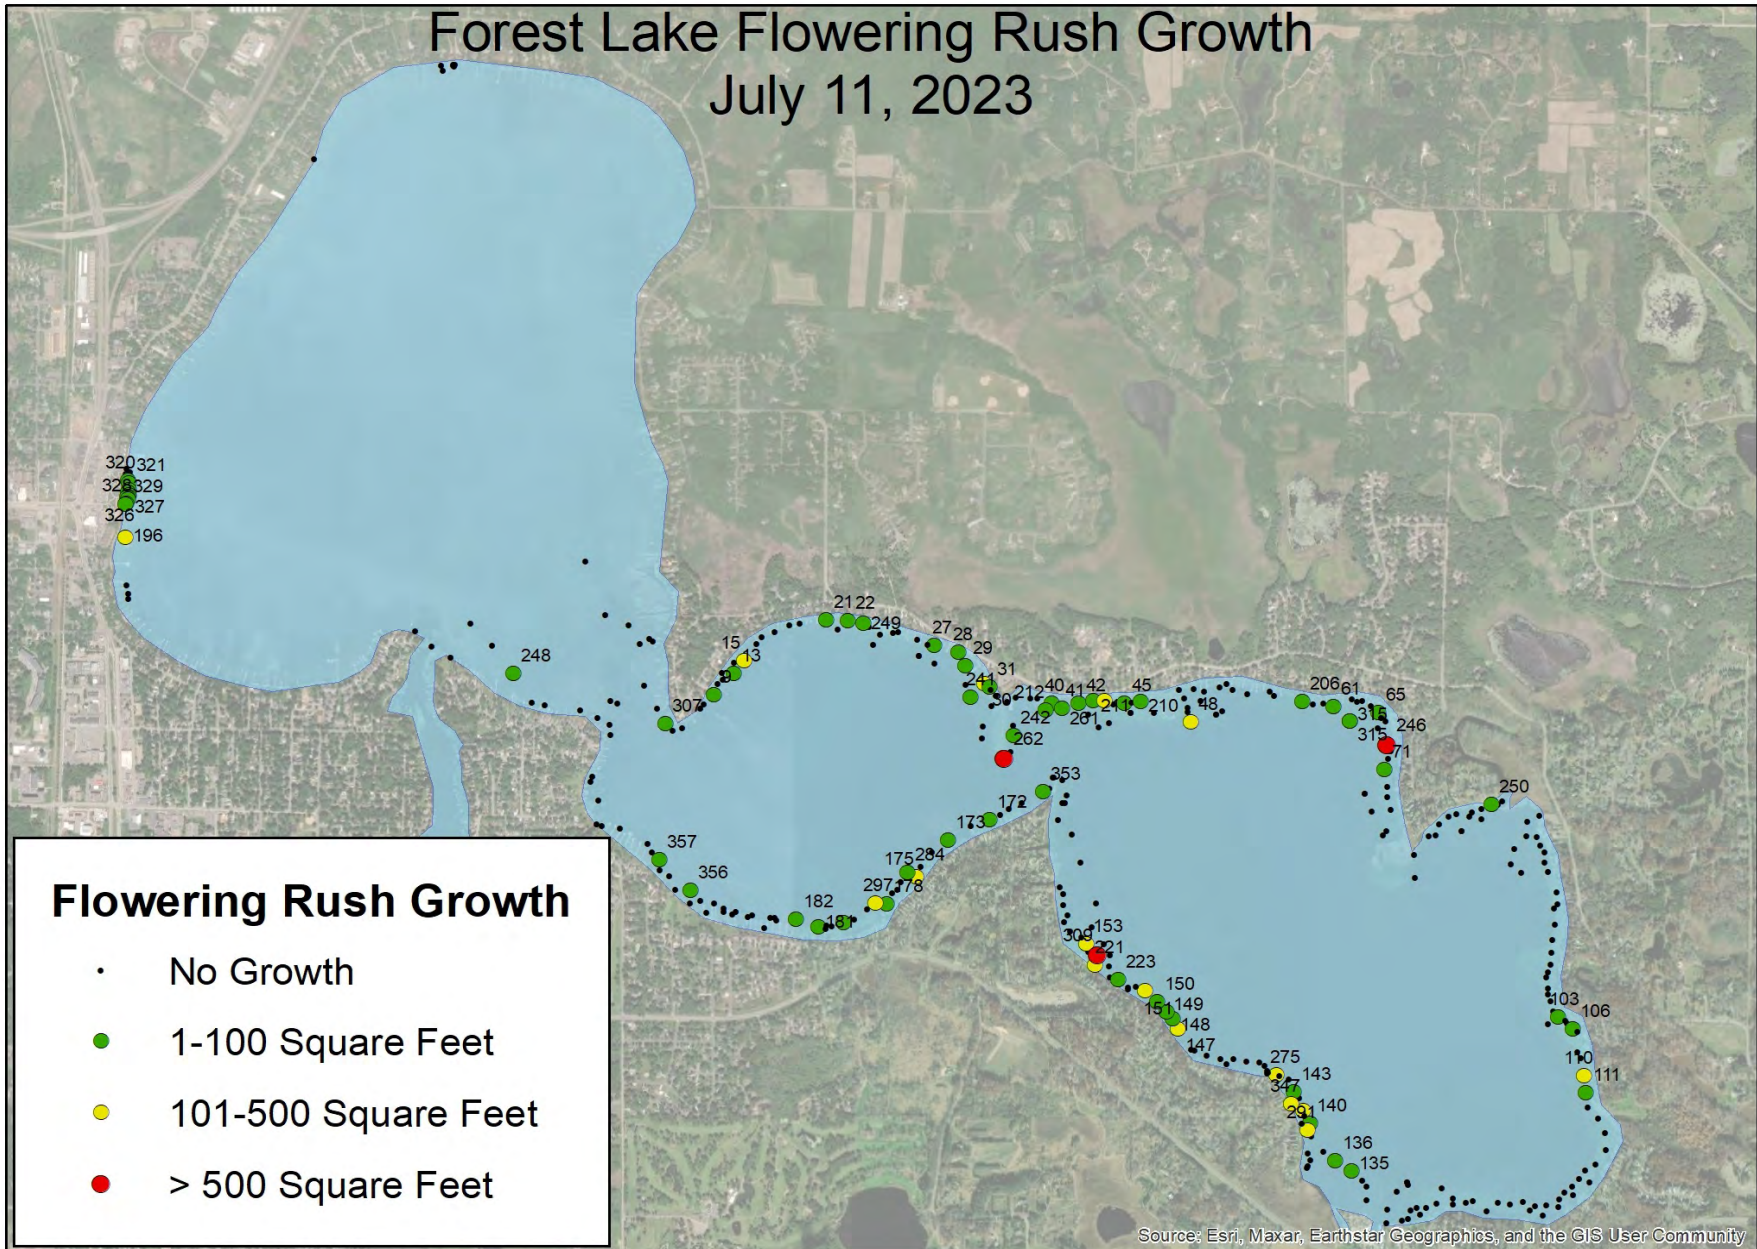

Table 1. Individual flowering rush sites on July 11, 2023. Gray shading indicates largest groups of flowering rush patches.

Site	FR (sq ft)	FR patches	FR on shore (out to edge of docks)	FR off shore	Site with Flowers	Notes
250	100		1			
261	200	12				
262	800	20		1		
275	200	1	1			
284	100			1		
291	120	6	1			
297	400	20		1	1	
307	100			1		
309	510	50	1	1		
315	10	1		1		
320	100		1		1	Continuous bed
321	100		1		1	Continuous bed
322	100		1		1	Continuous bed
323	100		1		1	Continuous bed
324	100		1		1	Continuous bed
325	100		1		1	Continuous bed
326	100		1		1	Continuous bed
327	100		1		1	Continuous bed
328	100		1		1	Continuous bed
329	100		1		1	Continuous bed
347	150	10	1			
353	100		1		1	
356	100		1			
357	10	1		1		
1N	100					Beginning of NWM bed
2N						End of NWM bed
3N	100	10		1		
4N	200	6		1		
5N						NWM 2 ac topping out
6N	200		1		1	
7N						NWM 1 ac topping out
Average	132.1	7.4				
Occur	84	40	40	40	20	
Total	10570	295				

Forest Lake Flowering Rush Growth July 11, 2023

Data Collected July 11, 2023

Forest Lake ID: 82015900