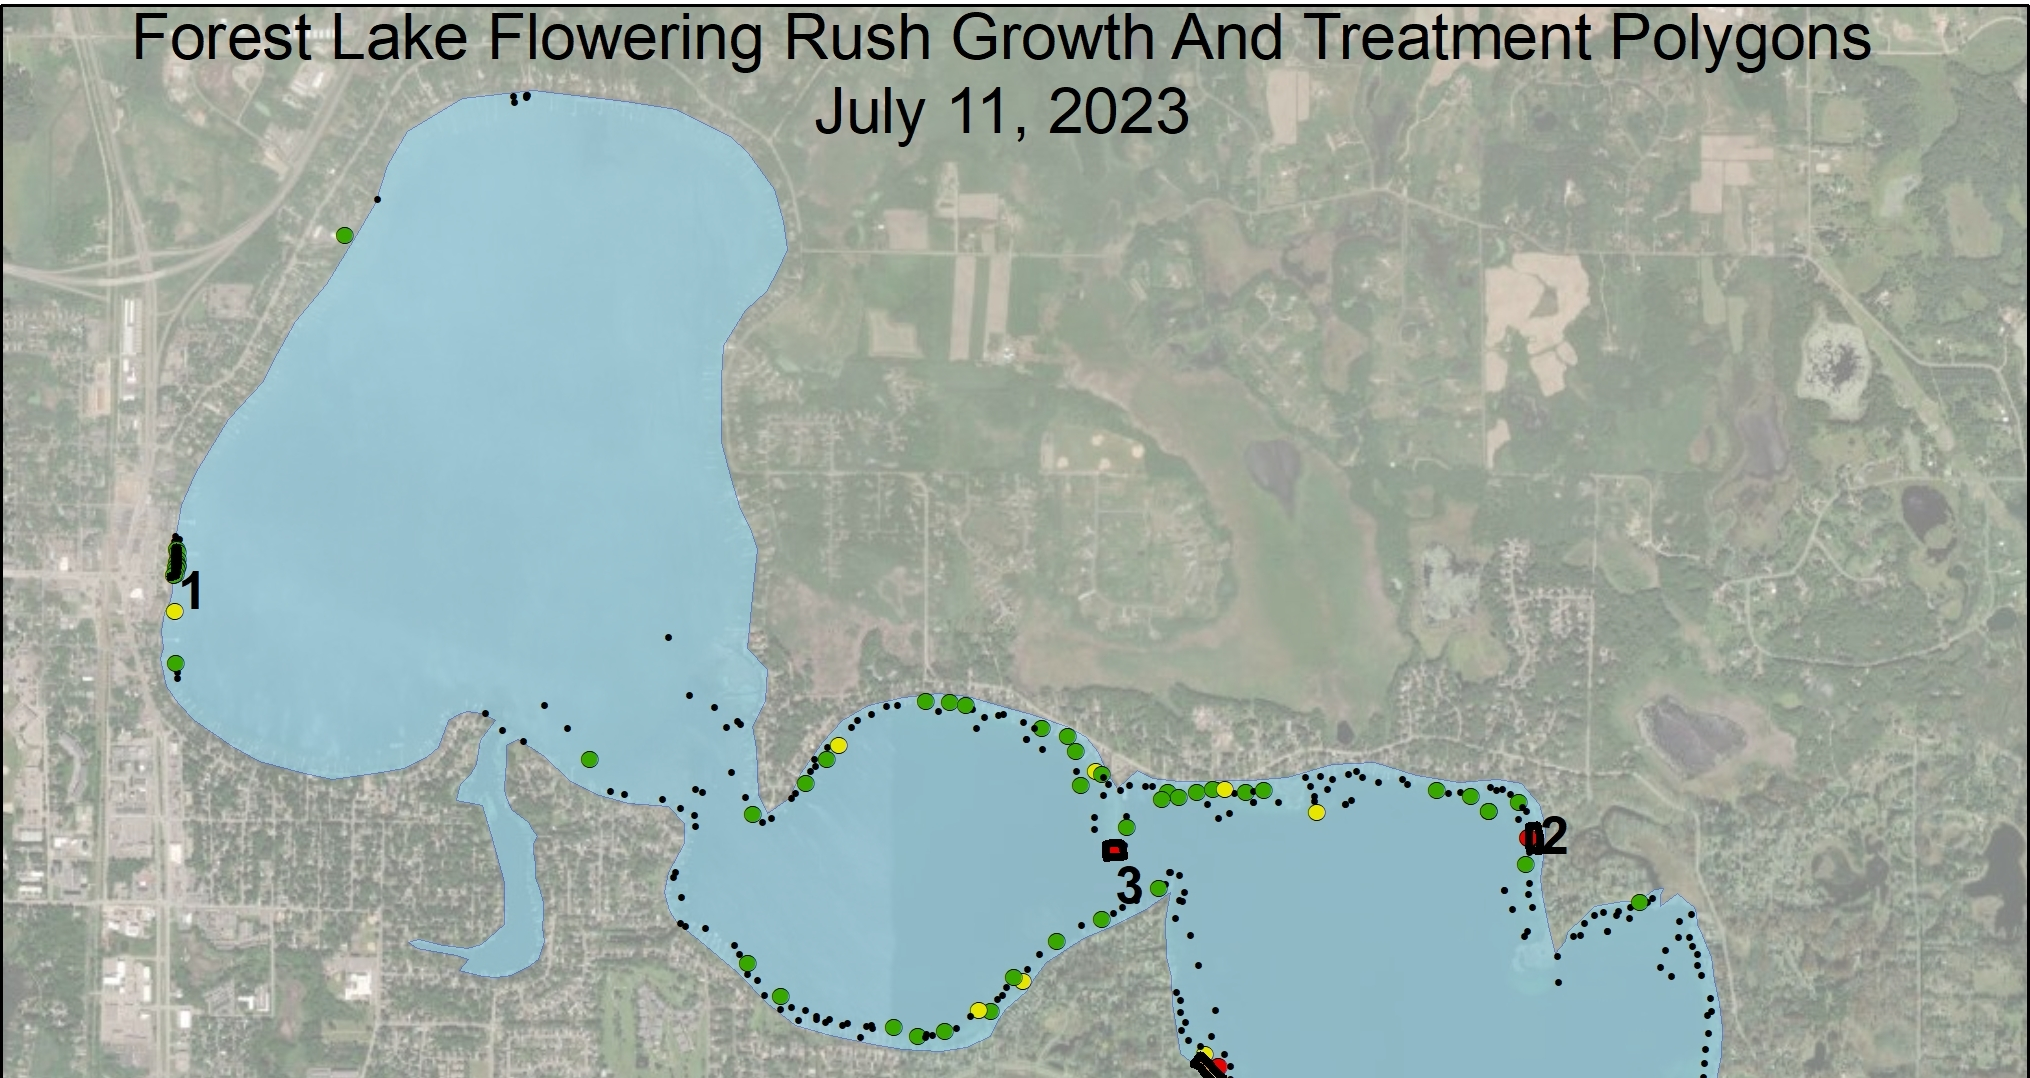

Forest Lake Flowering Rush Growth And Treatment Polygons

July 11, 2023

Flowering Rush Growth

- No Growth
- 1-100 Square Feet
- 101-500 Square Feet
- > 500 Square Feet

 Forest Lake Continuous Flowering Rush Areas- July 2023

Id	Acres
1	0.25
2	0.88
3	0.78
4	1.01

Acres 2.92

Source: Esri, Maxar, Earthstar Geographics, and the GIS User Community