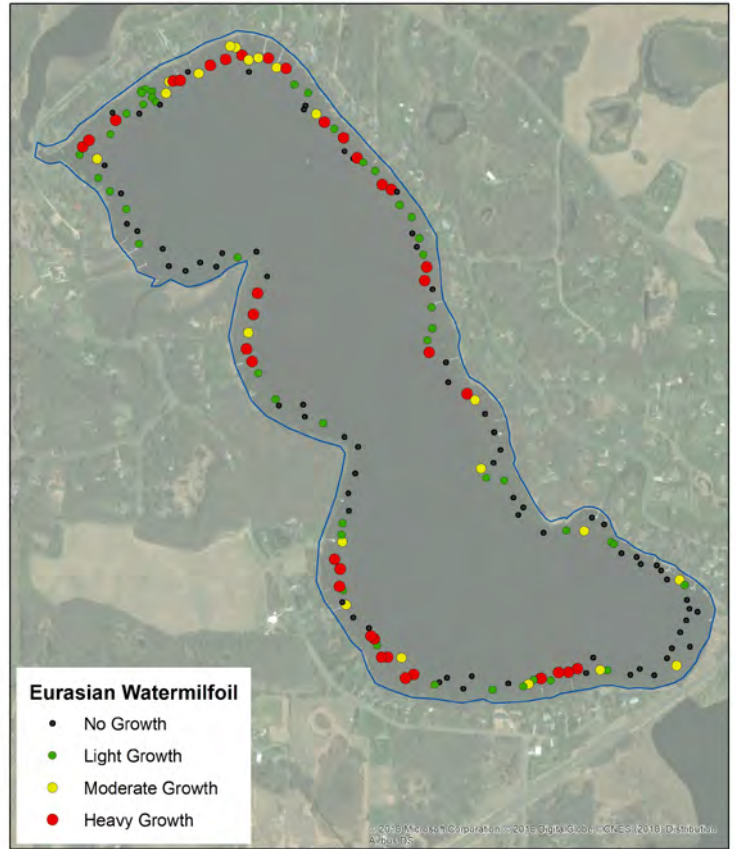

Comfort Lake Curlyleaf Pondweed Assessment  
June 6, 2018

Comfort Lake ID  
13005300

UTM NAD 1983  
Blue Water Science

Comfort Lake Eurasian Watermilfoil Delineation  
June 6, 2018

Comfort Lake ID  
13005300

UTM NAD 1983  
Blue Water Science