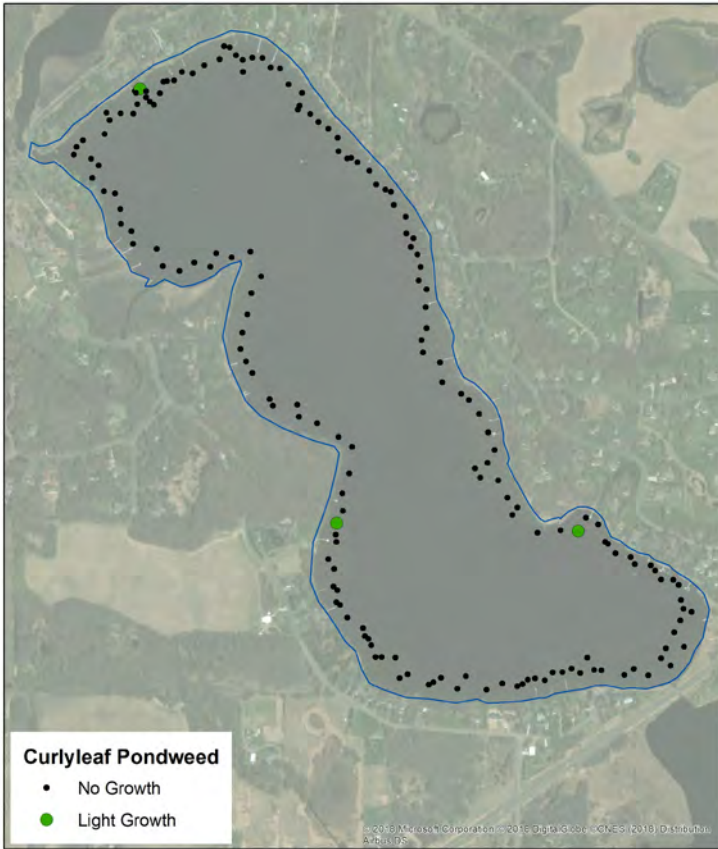

Comfort Lake Curlyleaf Pondweed Assessment  
June 6, 2018

Comfort Lake ID  
13005300

UTM NAD 1983  
Blue Water Science

Comfort Lake Eurasian Watermilfoil Delineation  
June 6, 2018

Comfort Lake ID  
13005300

UTM NAD 1983  
Blue Water Science